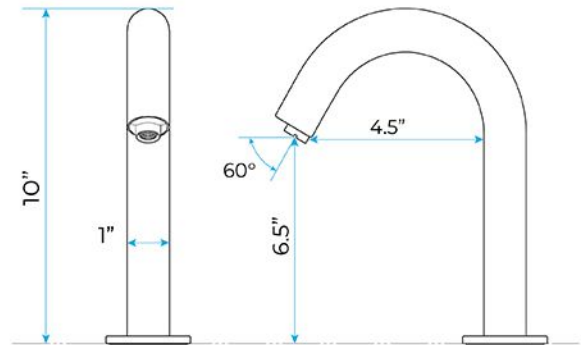

### Specifications:

Brand: FontanaShowers®

Water Pressure: 0.05Mpa - 0.7Mpa

Power and Voltage: DC.6V / AC.110-220V - 50/60Hz  
Power Consumption: 0.5MW

Detection Zone: Factory set 25cm/10" (based on standard inductive board)

Ambient Temperature: 1 - 45 °C / 33.8 -113 °F

Degree of protection by enclosure: IP56  
Battery: 4 x 'AA' size cells

Operational water pressure range: 0.05 - 0.6MPa

Water supply pipe size: DN15

Flow Rate: 0.5 gpm (1.9 Lpm), Available in other flow rates (optional)

Battery lifespan: 100000 cycles

Static Power Consumption: 0.36mw

Working Power consumption:0.5mw

Inductive Opening Time: < 1 second

Inductive Closing Time: < 2 second

Dia of installing faucet: 1.29~1.38 inches (33~35mm)